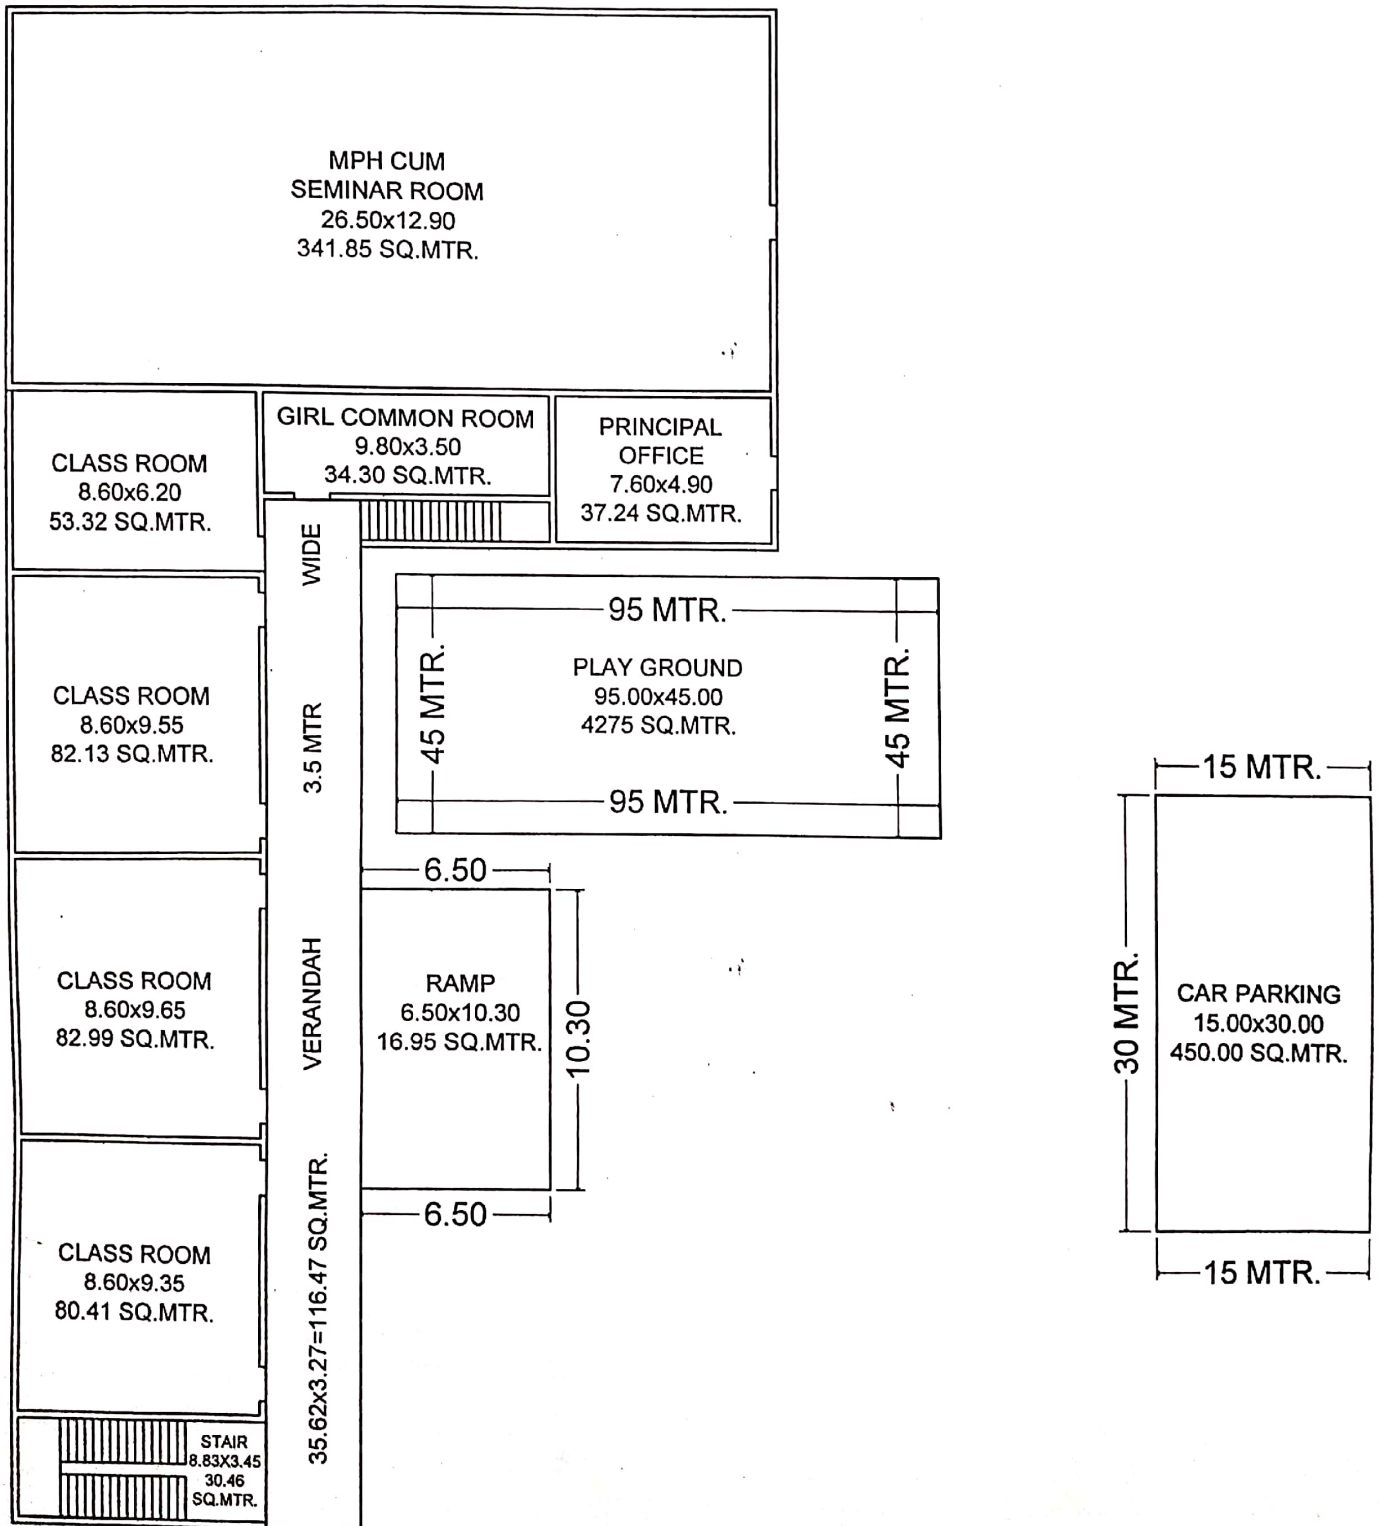

JASVEER MEMORIAL B.ED. COLLEGE,
 SANDWA, BIDASAR CHURU -331517
 KHASRA NO. 1057/403

GROUND FLOOR

JASVEER MEMORIAL B.ED. COLLEGE,
SANDWA, BIDASAR CHURU -331517
KHASRA NO. 1057/403

FIRST FLOOR

JASVEER MEMORIAL B.ED. COLLEGE,
SANDWA, BIDASAR CHURU -331517
KHASRA NO. 1057/403

BASEMENT