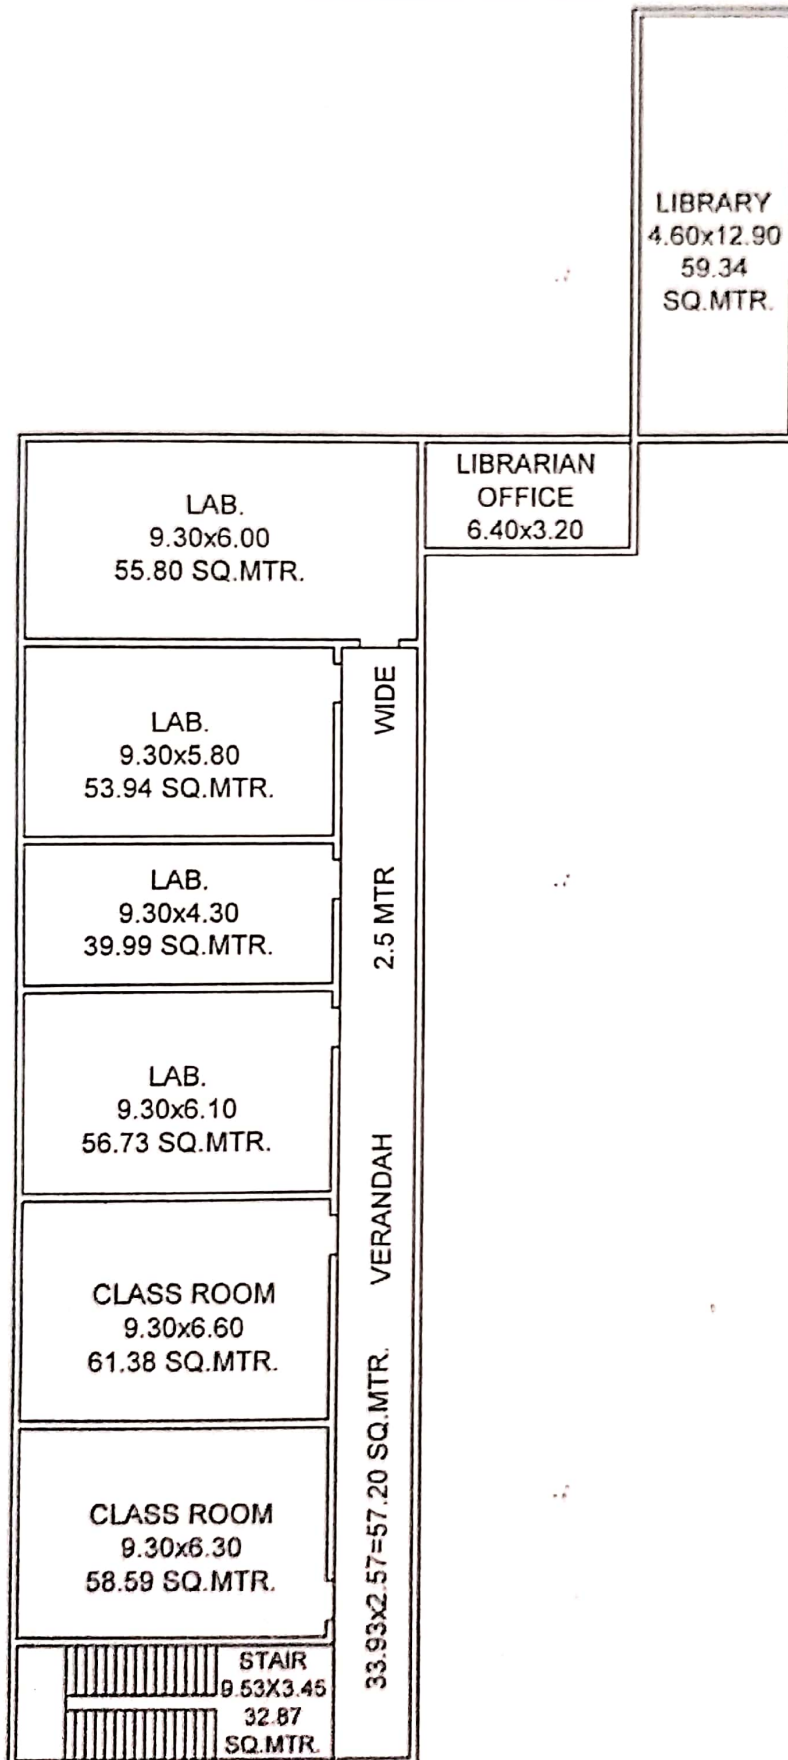

JASVEER MEMORIAL B.ED. COLLEGE,
 SANDWA, BIDASAR CHURU -331517
 KHASRA NO. 1057/403

GROUND FLOOR

JASVEER MEMORIAL B.ED. COLLEGE,
SANDWA, BIDASAR CHURU -331517
KHASRA NO. 1057/403

FIRST FLOOR

JASVEER MEMORIAL B.ED. COLLEGE,
SANDWA, BIDASAR CHURU -331517
KHASRA NO. 1057/403

BASEMENT